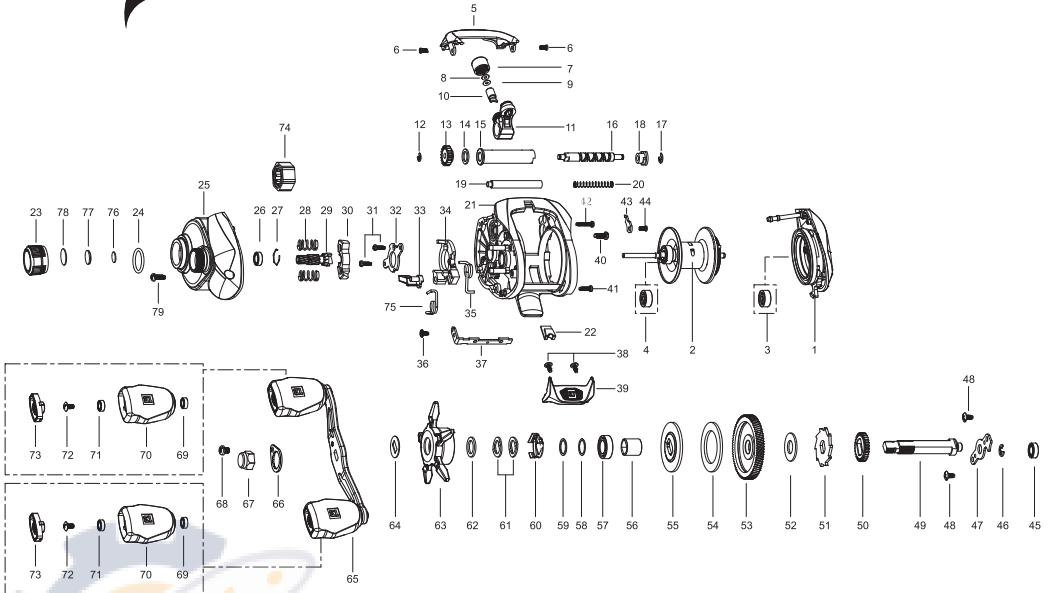

MODUS SZ2 7.3:1 LH

Key No.	Part No.	Part Name
1	6KZ69809	PALM SIDE COVER UNIT
2	5K542816	SPOOL ASSEMBLY
3	5K392801	BEARING (CZB)
4	5K392701	BEARING (CZB)
5	5K546405	FRONT SUPPORT
6	5K047701	TAP SCREW
7	6K977119	NUT
8	6K148801	WASHER
9	6K148804	WASHER
10	6K256501	LEVEL WIND PIN
11	5K315502	LEVEL WIND ASSEMBLY
12	6B339801	RETAINER
13	6K469301	WORM PINION
14	6E096503	WASHER
15	6K456403	PIPE
16	5K095601	WORM SHAFT
17	6B339801	RETAINER
18	6K456801	BUSH
19	5K314401	PILLAR POST
20	5K314501	COIL SPRING
21	5K546103	FRAME
22	5K542101	HOOK KEEPER
23	5K543205	TENSION KNOB
24	6K904901	O-RING
25	5K626708	GEAR SIDE COVER ASSEMBLY
26	6K304002	BALL BEARING
27	6K170701	RING
28	5K382101	COIL SPRING
29	5K131102	PINION
30	5K133401	CLUTCH
31	5K047001	TAP SCREW
32	5K251502	CAM PLATE
33	5K312301	KICK LEVER
34	5K312401	CLUTCH CAM
35	5K133301	SPRING
36	5K047001	TAP SCREW
37	5K331201	CLUTCH LINK
38	6K963104	TAP SCREW
39	5K542003	THUMB BAR
40	6K062706	TAP SCREW

Key No.	Part No.	Part Name
41	6K053410	TAP SCREW
42	6K053405	TAP SCREW
43	5K314601	PLATE
44	6K797205	SCREW
45	6K170602	BALL BEARING
46	63201402	RETAINER
47	5K134901	BEARING PLATE
48	6K398603	SCREW
49	5K320804	GEAR METAL
50	6K258101	GEAR
51	6K893601	RATCHET
52	6K174507	WASHER
53	5K131404	DRIVE GEAR
54	5K039901	WASHER
55	5K040001	WASHER
56	6K859203	BUSH
57	6K582202	BALL BEARING
58	6K177301	WASHER
59	6K177302	WASHER
60	6K259201	LEAF SPRING ASSEMBLY
61	5K027201	SPRING WASHER
62	6K193601	WASHER
63	5K542202	STAR DRAG
64	5K232001	WASHER
65	5K312923	HANDLE ASSEMBLY
66	TS6-19	HANDLE NUT
67	TS7-19-X	HANDLE NUT LOCK
68	63520407	SCREW
69	5K440801	BUSH
70	TS9-MODR	HANDLE KNOB (SET OF 2 INCLUDES CAPS)
71	6K626402	BALL BEARING
72	63511816	SCREW
73	5K569601	HANDLE KNOB CAP (SET OF 2)
74	5K242801	O/WAY CLUTCH ASSEMBLY
75	5K138401	SPRING
76	6K164605	WASHER
77	6K176905	COLLAR
78	6K177001	WASHER
79	63511014	SCREW